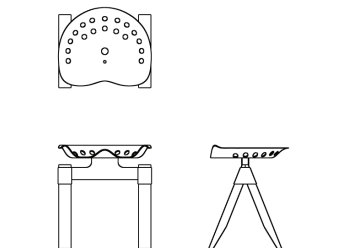

HARVESTER Stool

BASE FINISH

- PC, Custom colours available
- Electroplated

LEGS FINISH

- Solid Timber

SEAT FINISH

- PC, Custom colours available
- Electroplated
- Galvanised

450 STOOL